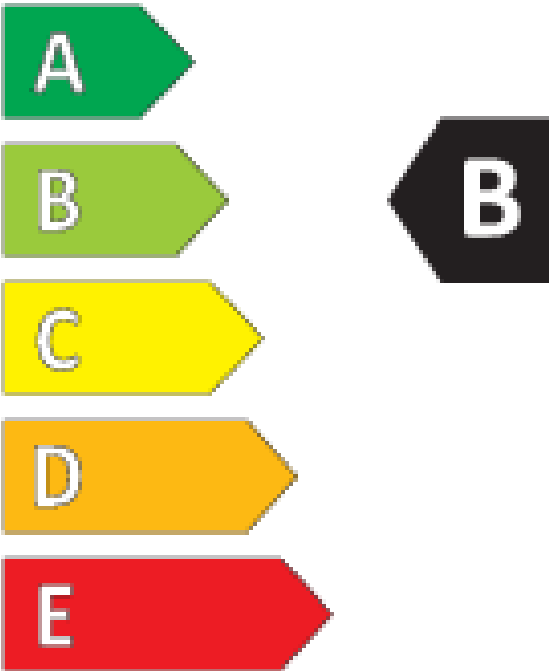

Continental

AllSeasonContact

175/65 R 15 XL 88 T

03 55 444

ENERG

Continental

0355444

175/65 R 15 88 T XL

C1

2020/740