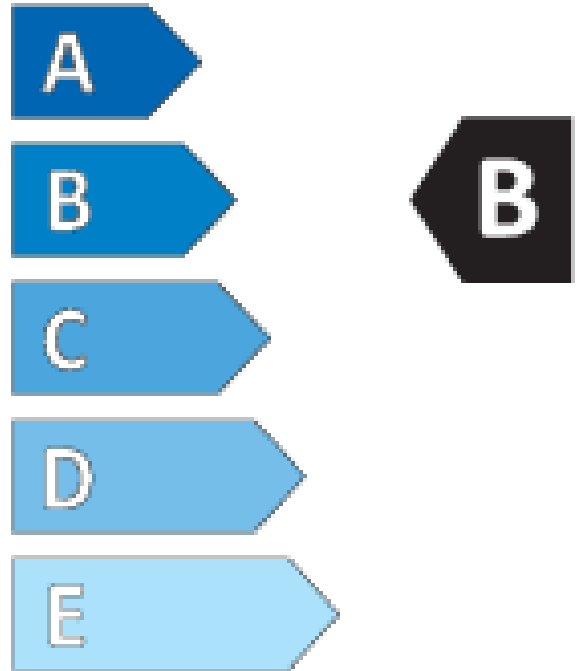

Continental

AllSeasonContact

175/65 R 15 XL 88 T

03 55 444

ENERG

Continental

0355444

175/65 R 15 88 T XL

C1

2020/740